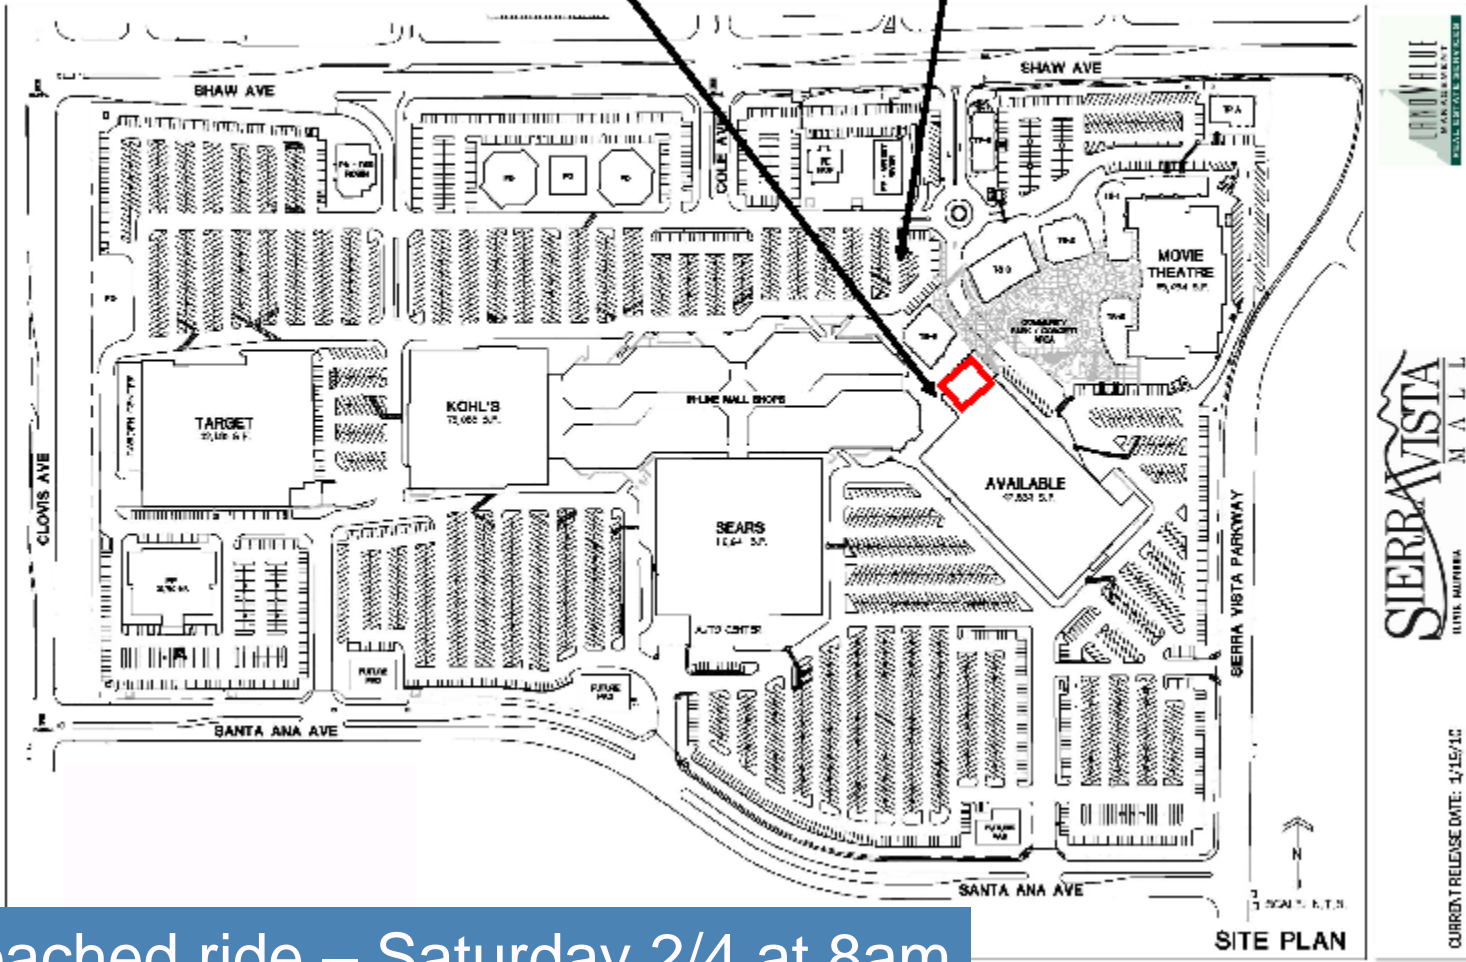

CENTRAL VALLEY CYCLING Charitable Association

Meeting Location
Former Gottschalk's building
Enter Here

Park Here

First coached ride – Saturday 2/4 at 8am